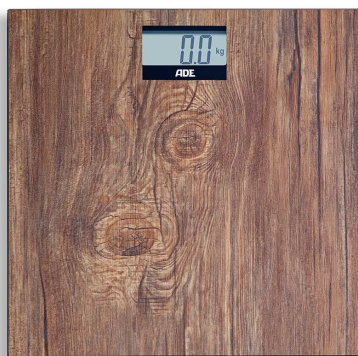

Trend themes bathroom

Weighing sustainably

Kira | ADE BE 2008

Precision without batteries

Press the display down briefly three times – thus activating the kinetic dynamo principle of the Kira bathroom scale. It shows the weight up to 150 kilograms with an accuracy of 100 grams - without a battery! It could hardly be more environmentally friendly. While you are standing on the weighing surface made of tempered safety glass, the weight appears on the LCD display in aluminium look – optionally in kg or lb. With its gently rounded corners and the compact plastic body in timeless white, its charging level indicator, automatic power-off and overload indicator, Kira leaves nothing to be desired.

Trend themes bathroom

Weighing

with feel-good factor

Holly | ADE BE 2004

Hut magic for the bathroom

Country-style bathroom – so the scale needs to fit in there too! And Holly, the digital personal scale, brings exactly the right amount of hut magic into the bathroom, which wonderfully combines cosy atmosphere and precision. The weighing surface made of safety glass comes with a structure coating in decorative wood optic: country look at its best. And Holly also brings technical excellence into the bath- or bedroom, because the LCD display optionally shows the weight units kg, lb, and st:lb. Up to 180 kilograms, Holly delivers weight determinations with an accuracy of 100 grams. And the scale is also equipped with an overload and battery status indicator. The automatic power-off function comes as standard to save energy.