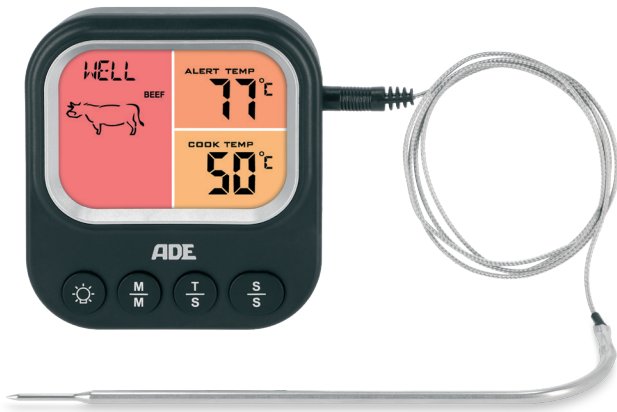

ADE

A must-have for all BBQ enthusiasts & home chefs – for perfectly cooked food and ultimate flavour!

BBQ2501-1

PERFECTLY COOKED MEAT – DIGITAL BBQ THERMOMETER FOR PRECISE RESULTS

Whether it's juicy steak, tender fish, or crispy chicken – this digital BBQ thermometer by ADE ensures every dish is cooked to perfection. Designed in Hamburg!

- > **Large, illuminated LCD colour display** – Easy to read, even in low-light conditions.
- > **8 preset meat types** for quick grilling: beef, lamb, veal, pork, chicken, turkey, minced meat & fish. Plus 5 selectable doneness levels, from rare to well done – perfect for every taste.
- > **Customisable temperature settings** – Full control over the cooking process. Heat-resistant up to 380°C.
- > **Timer function & audible alarm** – Alerts you when the target temperature is reached.
- > **Premium equipment** – Stainless steel probe (Ø 2.5 mm) with an ultra-thin tip for precise measurements and a long, heat-resistant 1 m cable for safety and flexibility when grilling & roasting.
- > **Easy operation & flexible use** – Intuitive button control for effortless handling. Comes with a magnetic mount & stand for versatile placement.

BBQ2502-1

DUAL PROBE BBQ THERMOMETER FOR MAXIMUM PRECISION!

Perfectly cooked meat without any guesswork! With this BBQ thermometer featuring two probes from ADE, BBQ enthusiasts and home chefs have full control over the cooking process – ensuring perfect results for every grilling and roasting session. Designed in Hamburg!

- > **Large, illuminated LCD display** – Clear and easy to read, even in low-light conditions.
- > **5 preset meat types** for effortless grilling and roasting: beef, pork, chicken, minced meat & fish. Plus three doneness levels – from rare to well done – for perfectly cooked meat every time.
- > **Customisable temperature settings** – Fully adjustable to personal preferences. Heat-resistant up to 380°C.
- > **Integrated timer function** – Never miss the perfect moment. An audible alarm notifies you when the target temperature is reached.
- > **Premium build quality** – Two stainless steel probes (Ø 2.5 mm) with ultra-thin tips for precise measurements, plus a long, heat-resistant 1 m cable for flexible and safe use.
- > **Magnetic mount & stand** – Convenient placement on any surface.