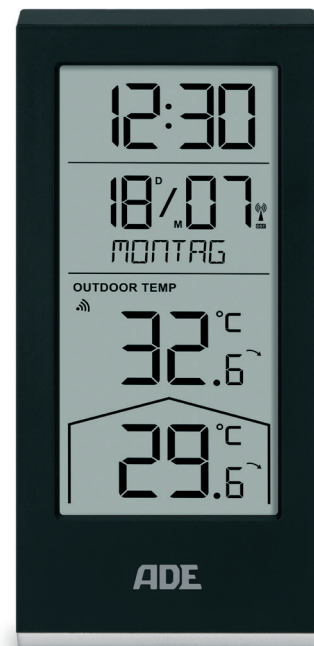

ADE

Convenient, stylish, and always precise – the perfect companion for home and on the go!

CK2306

MAXIMUM CLARITY, MINIMAL EFFORT – THE DIGITAL RADIO-CONTROLLED ALARM CLOCK FOR ANY SITUATION

An alarm clock that does more than just wake you up! The ADE digital radio-controlled alarm clock ensures optimal readability at any time of day – thanks to large, clear digits that are perfectly visible from any angle. Never oversleep or miss an appointment again!

- > **More than just the time** – Also displays temperature, weekday, and calendar.
- > **Gentle wake-up** – Features a snooze function and an alarm that gradually increases in speed.
- > **Precise & reliable** – DCF radio signal for automatic time setting, with no annoying ticking.
- > **Ready for any location** – Compact (10 x 6.2 x 4 cm), with a hanging loop and non-slip silicone strips.
- > **Flexible & portable** – Battery-operated (2x AAA, included), perfect for the bedside table, wall, or travel.

- > **Dual temperature measurement** – Monitors indoor & outdoor temperatures with a useful trend display.
- > **Integrated radio-controlled clock & calendar** – Displays time in 12- or 24-hour format, with fully written-out weekday for better clarity.
- > **Easy-to-read display** – Large, high-visibility digits, readable even from an angle.
- > **Simple operation** – Only four buttons on the back for intuitive handling.
- > **Flexible outdoor sensor** – Splash-proof, suitable for standing or wall mounting – ideal for the garden, balcony, or indoors.
- > **Practical extras** – Stores minimum & maximum temperatures to track fluctuations over time.
- > **Compact & elegant** – With dimensions of 13.5 x 6.3 x 5 cm, a space-saving and stylish addition to any home. **The protected design was created by ADE in Hamburg!**